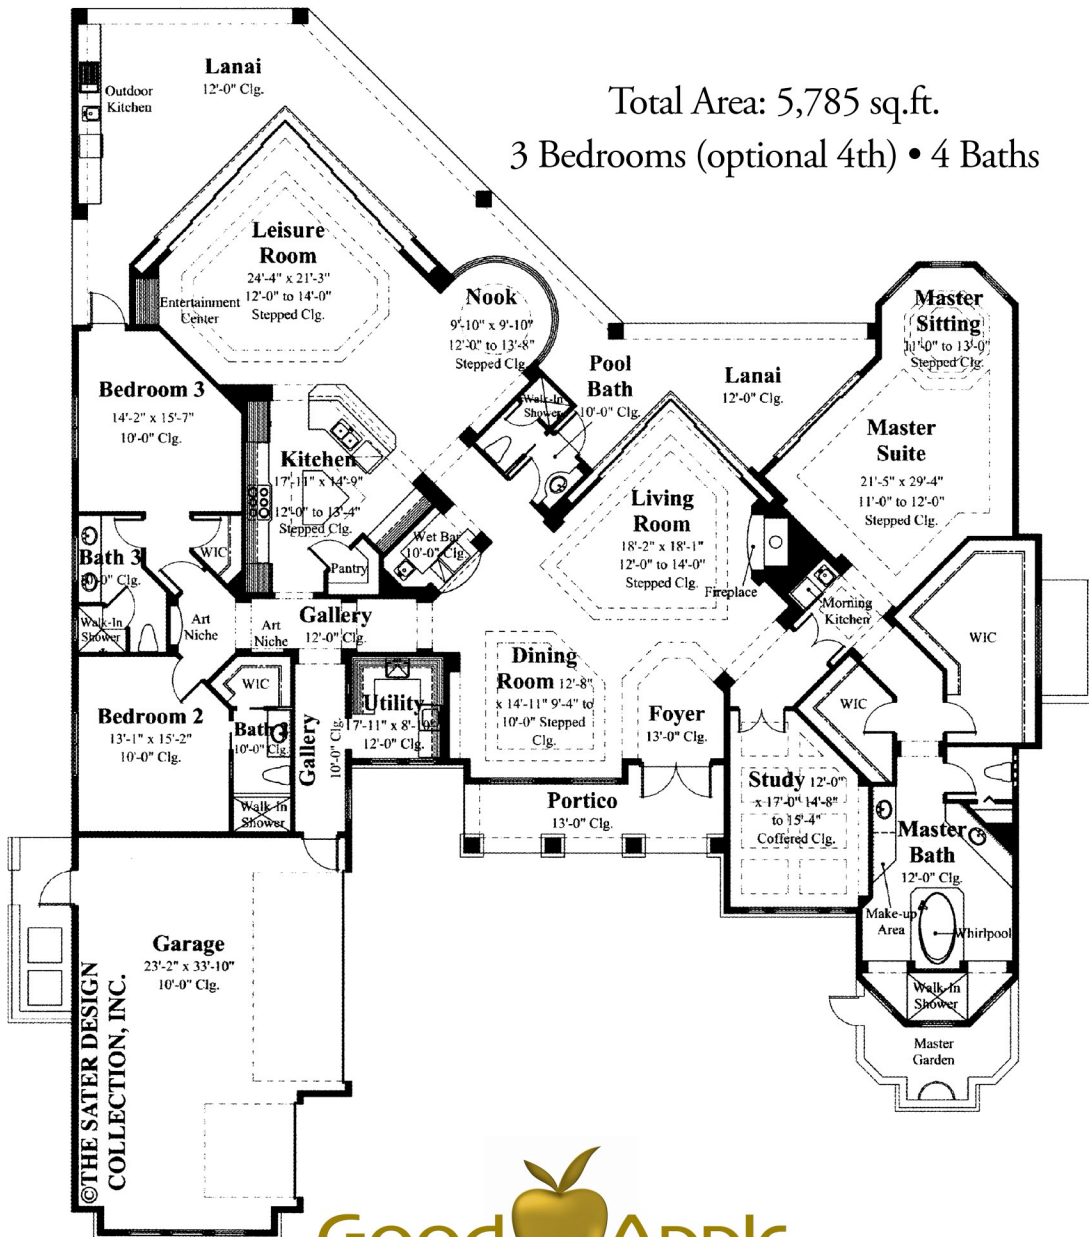

MAITENA

Total Area: 5,785 sq.ft.
3 Bedrooms (optional 4th) • 4 Baths

©THE SATER DESIGN COLLECTION, INC.

"Building Quality For You"

352-694-5006