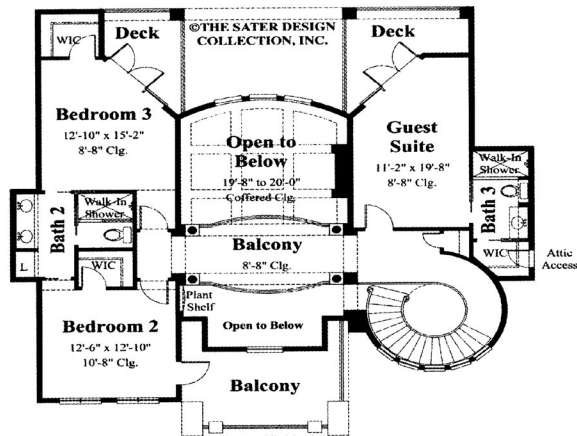

ALESSANDRA

© The Sater Design Collection, Inc.

Total Area: 5,785 sq.ft.
4 Bedrooms • 3 1/2 Baths

©THE SATER DESIGN COLLECTION, INC.