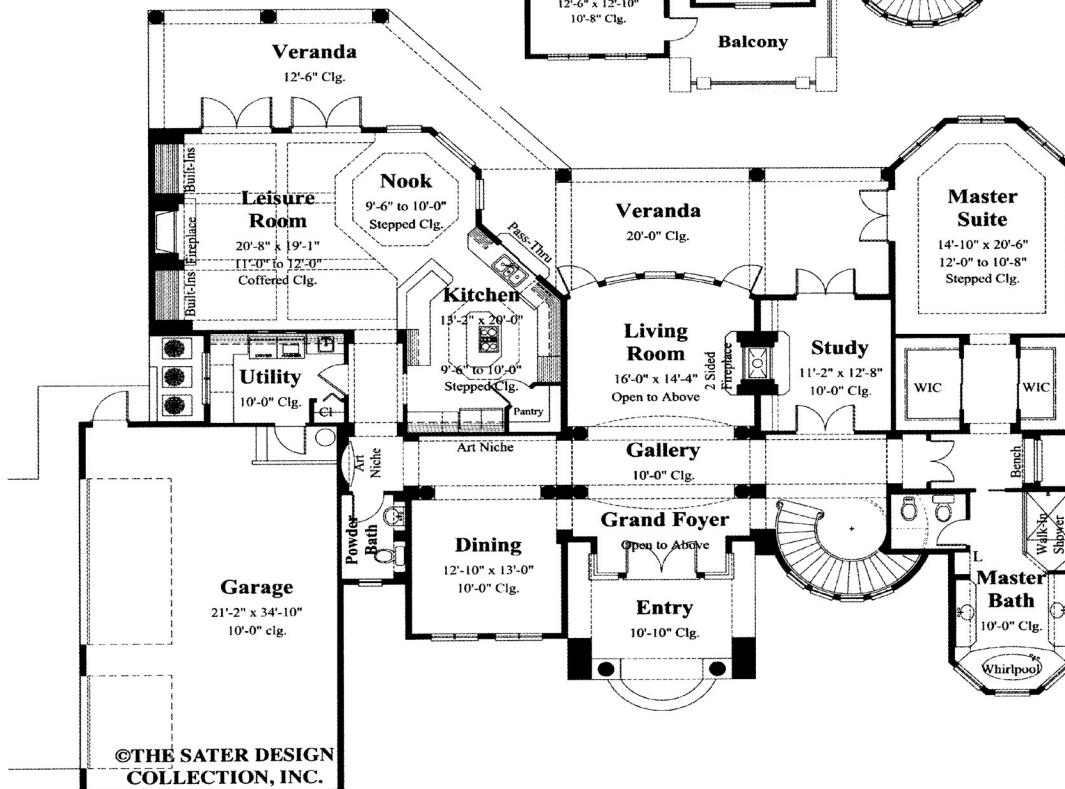

ALESSANDRA

© The Sater Design Collection, Inc.

Total Area: 5,785 sq.ft.
4 Bedrooms • 3 1/2 Baths

©THE SATER DESIGN COLLECTION, INC.